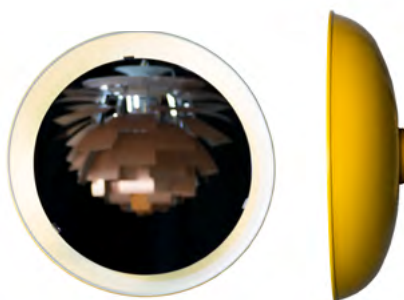

### Diameter 500mm

Color	 yellow	 red	 green	 white
	=	=	=	=
Price in Euro	<b>442</b>	<b>442</b>	<b>442</b>	<b>442</b>

### Diameter 350mm

Color	 yellow	 red	 green	 white
	=	=	=	=
Price in Euro	not yet available	not yet available	not yet available	not yet available

---

Recommended Retail Prices in Euro, including 25% Danish VAT